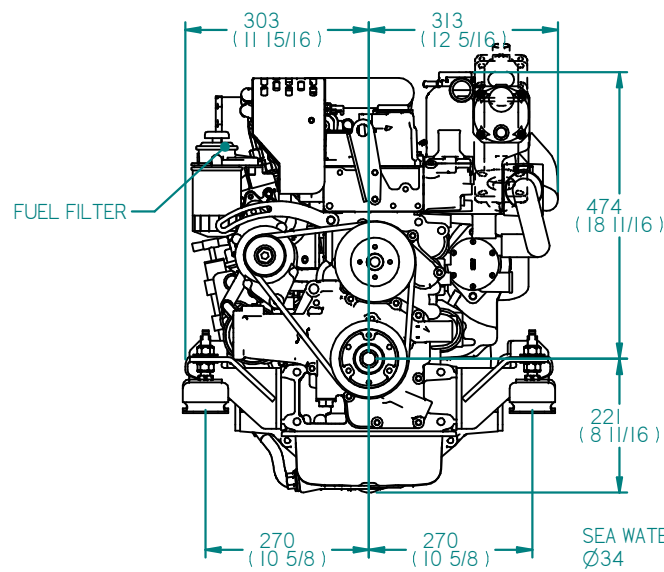

FLEXIBLE MOUNT

OPTIONAL HIGH RISE EXHAUST

REV	DESCRIPTION	DATE	APP'D	DRAWN	NOTES
01					

TITLE: BETA70T HEAT EXCHANGE TMC345 GEARBOX

DIMENSIONS IN MM (INCH) DO NOT SCALE PART FILE NAME: V2607-DI-T-E3B-EU-8-1J7002000_MRG.asm

BETA MARINE
 TEL: (01452) 723492 FAX: (01452) 729916

BETA MARINE LTD,
 DAVY WAY,
 WATERWELLS,
 QUEDGELEY,
 GLOUCESTER. GL2 2AD, UK

DRAWN BY: TW
 CHECKED BY: LT

SIZE A4 DWG NO: 100-10324 REV 00
 SCALE NTS PAGE 1 of 1 DATE 16/06/2015