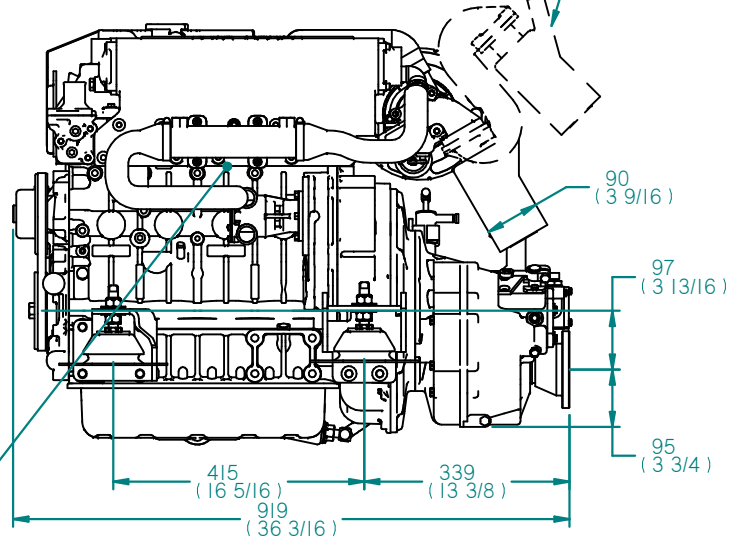

FLEXIBLE MOUNT

OPTIONAL HIGH RISE EXHAUST

REV	DESCRIPTION	DATE	APP'D	DRAWN	NOTES
01					

TITLE: BETA70T HEAT EXCHANGE TMC345 GEARBOX

DIMENSIONS IN MM (INCH) DO NOT SCALE PART FILE NAME: V2607-DI-T-E3B-EU-8-1J7002000_MRG.asm

BETA MARINE
 TEL: (01452) 723492 FAX: (01452) 729916

BETA MARINE LTD,
 DAVY WAY,
 WATERWELLS,
 QUEDGELEY,
 GLOUCESTER. GL2 2AD, UK

DRAWN BY: TW
 CHECKED BY: LT

SIZE A4 DWG NO: 100-10324 REV 00
 SCALE NTS PAGE 1 of 1 DATE 16/06/2015