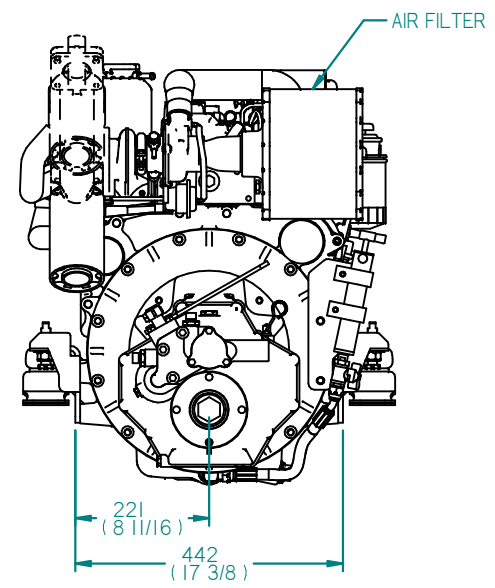

FLEXIBLE MOUNT

OPTIONAL HIGH RISE EXHAUST

REV	DESCRIPTION	DATE	APP'D	DRAWN	NOTES
01					

TITLE: BETA70T HEAT EXCHANGE TMC345 GEARBOX

DIMENSIONS IN MM (INCH) DO NOT SCALE PART FILE NAME: V2607-DI-T-E3B-EU-8-1J7002000_MRG.asm

BETA MARINE
 TEL: (01452) 723492 FAX: (01452) 729916

BETA MARINE LTD,
 DAVY WAY,
 WATERWELLS,
 QUEDGELEY,
 GLOUCESTER. GL2 2AD, UK

DRAWN BY: TW
 CHECKED BY: LT

SIZE A4 DWG NO: 100-10324 REV 00
 SCALE NTS PAGE 1 of 1 DATE 16/06/2015