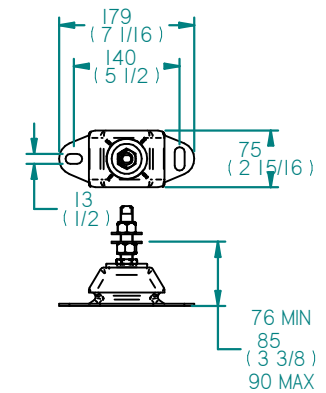

FLEXIBLE MOUNT

OPTIONAL HIGH RISE EXHAUST

REV	DESCRIPTION	DATE	APP'D	DRAWN	NOTES
01					

TITLE: BETA70T HEAT EXCHANGE TMC345 GEARBOX

DIMENSIONS IN MM (INCH) DO NOT SCALE PART FILE NAME: V2607-DI-T-E3B-EU-8-1J7002000_MRG.asm

BETA MARINE
 TEL: (01452) 723492 FAX: (01452) 729916

BETA MARINE LTD,
 DAVY WAY,
 WATERWELLS,
 QUEDGELEY,
 GLOUCESTER. GL2 2AD, UK

DRAWN BY: TW
 CHECKED BY: LT

SIZE A4 DWG NO: 100-10324 REV 00
 SCALE NTS PAGE 1 of 1 DATE 16/06/2015