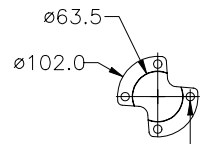

PROP TAKEOFF DETAILS

REV	DESCRIPTION	DATE	APP'D

ALL DIMENSIONS IN MM

BETA MARINE

DRAWN BY:- DPS
 CHECKED BY:-

COMPLETE UNIT	
TITLE BV1903-BV2203-H/E-HBW150-V	
SIZE	DWG NO. 100-01424
SCALE NTS	DATE 18/05/00